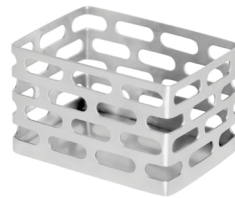

# MOD18 TABLETOP ACCESSORIES

Our **Mod18 Accessories** can be used for multiple uses! Fill the bowls with mints, sugar packets, or snacks! All pieces are constructed of 18/8 stainless steel and available in either a brushed or polished finish.

6" X 6" X 5.75"

- SB-72
- SM-72

2" X 2" X 3"

- SB-60
- SM-60

3.5" X 2.5" X 2.25"

- SB-61
- SM-61